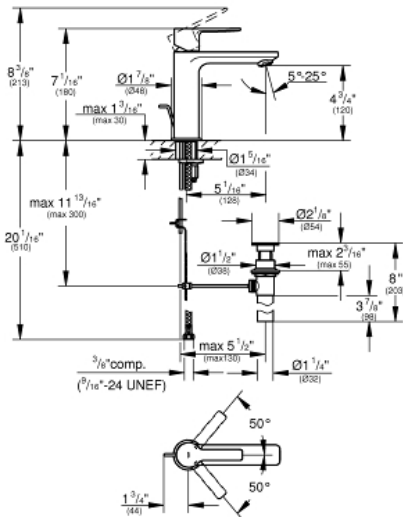

LINEARE
Single-Handle Bathroom Faucet S-Size

MODEL # 23794ENA

Pure Freude
an Wasser

Product Description:

LINEARE

Single-Handle Bathroom Faucet S-Size

Standard Specification:

- Single hole installation
- Metal lever handle
- **GROHE SilkMove** 28 mm ceramic cartridge
- With temperature limiter
- **GROHE StarLight** finish
- Includes waste-set drain assembly
- **GROHE AquaGuide** adjustable flow control
- Flexible hose connections
- **GROHE QuickFix** installation system

Color:

□ 23794ENA Brushed Nickel